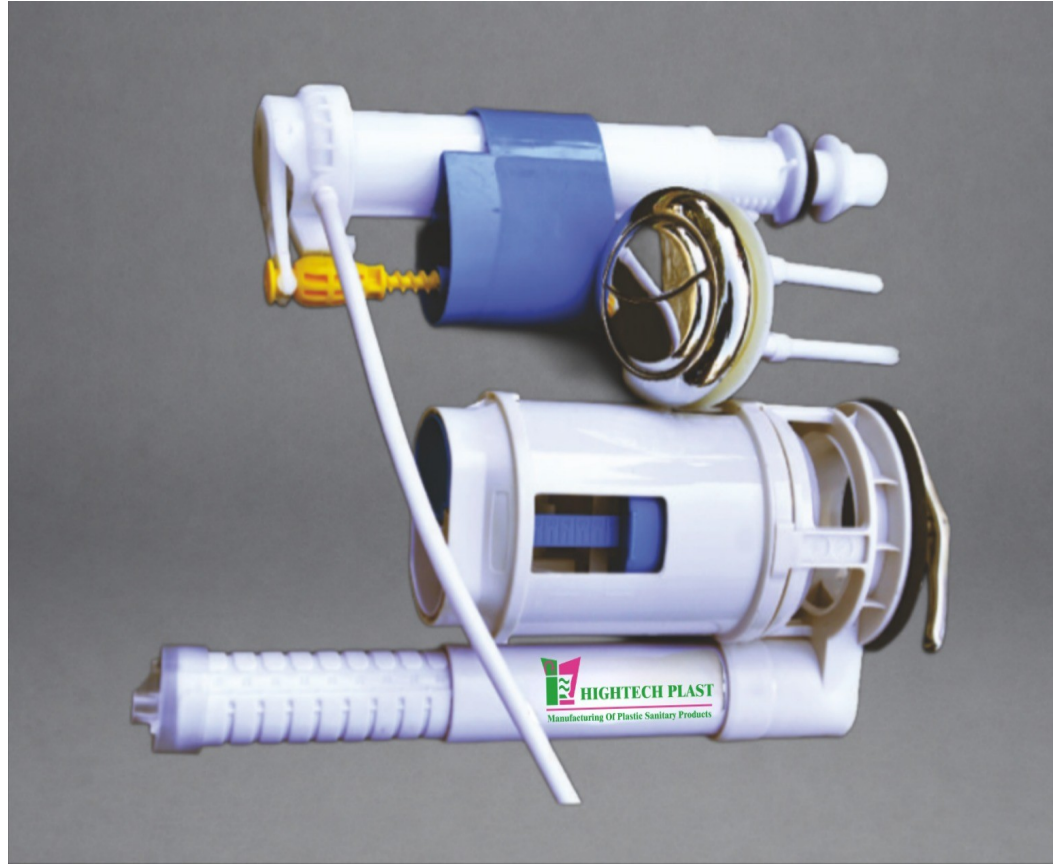

One Piece Fitting with Bottom Inlet